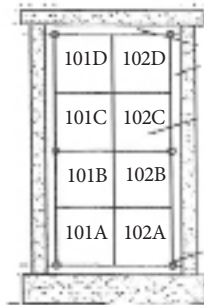

LEFT

8 NICHE PER SIDE
16 NICHE PER SECTION
4 SECTIONS OF 16 NICHE = 64 NICHE TOTAL

SCALE: 1/2"=1'-0"

GRANITE TYPE:
FRONTS: MAHOGANY

NICHE SIZES (W X H)
QUANT. INTERIOR SIZE CLEAR OPENING
64 12" X 12" 11" X 11 1/4"
ALL NICHE ARE 12" INSIDE DEPTH

ALL SAINTS CEMETERY
NORTHFIELD, OHIO
NATIVITY MAUSOLEUM
FEATURED NICHE