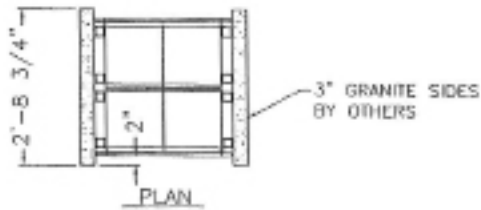

LEFT

8 NICHE PER SIDE
16 NICHE PER SECTION
4 SECTIONS OF 16 NICHE = 64 NICHE TOTAL

SCALE: 1/2"=1'-0"

GRANITE TYPE:
FRONTS: MAHOGANY

NICHE SIZES (W X H)
QUANT. INTERIOR SIZE CLEAR OPENING
64 12" X 12" 11" X 11 1/4"
ALL NICHE ARE 12" INSIDE DEPTH

ALL SAINTS CEMETERY
NORTHFIELD, OHIO
NATIVITY MAUSOLEUM
FEATURED NICHE