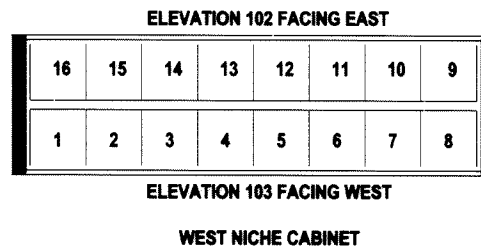

32 UNIT NICHE CABINET
ELEVATION 100