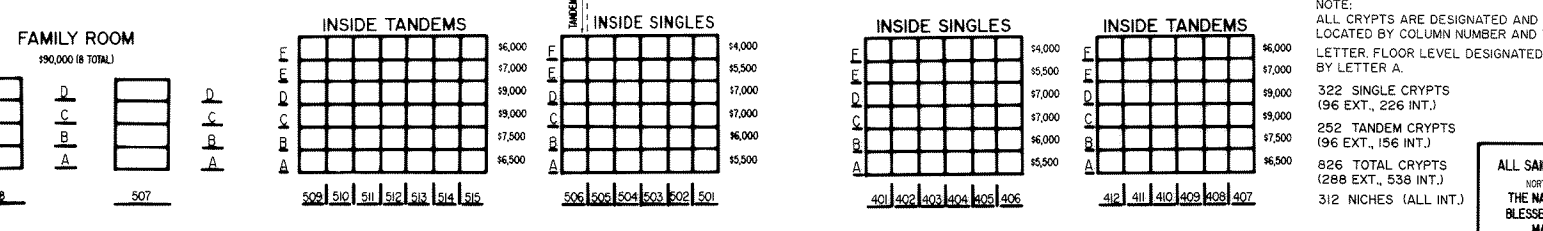

NATIVITY  
 MAUSOLEUM  
 SEC. 30  
 ALL SAINTS CEMETERY

NOTE:  
 ALL CRYPTS ARE DESIGNATED AND LOCATED BY COLUMN NUMBER AND TIER LETTER, FLOOR LEVEL DESIGNATED BY LETTER A.

322 SINGLE CRYPTS (96 EXT., 226 INT.)

**NOTE:**

All niches are designated and located by row number and tier letter in their respective aisle.

All double niches are to be numbered as indicated.

Dimensions of double niches are:  
Interior: 15" x 12 <sup>9</sup>/<sub>16</sub>"  
Clear Opening: 13 <sup>1</sup>/<sub>2</sub>" x 11 <sup>1</sup>/<sub>16</sub>"

### WEST AISLE STORAGE ROOM

**NOTE:**

All niches are designated and located by row number and tier letter in their respective aisle.

All double niches are to be numbered as indicated.

Dimensions of double niches are:  
Interior: 15" x 12 <sup>9</sup>/<sub>16</sub>"  
Clear Opening: 13 <sup>1</sup>/<sub>2</sub>" x 11 <sup>1</sup>/<sub>16</sub>"