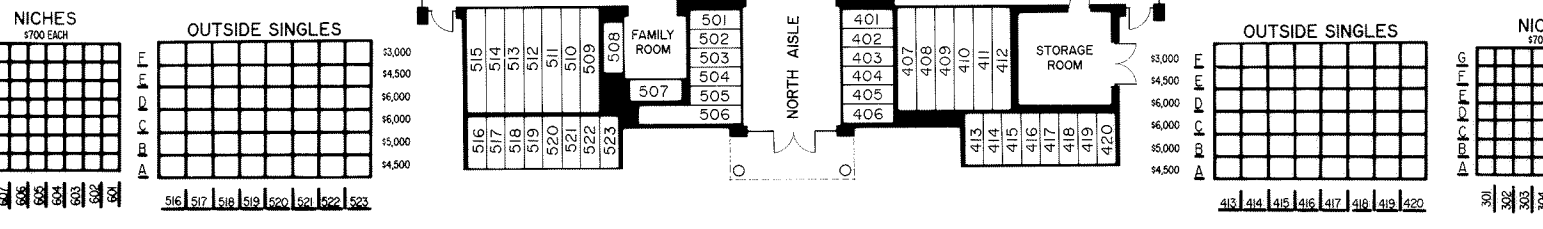

NATIVITY  
 MAUSOLEUM  
 SEC. 30  
 ALL SAINTS CEMETERY

NOTE:  
 ALL CRYPTS ARE DESIGNATED AND LOCATED BY COLUMN NUMBER AND TIER LETTER, FLOOR LEVEL DESIGNATED BY LETTER A.

322 SINGLE CRYPTS (96 EXT., 226 INT.)

729 I	731 I	733 I			
729H	731H	733H			
729G	731G	733G			
729F	731F	733F			
729E	731E	733E			
729D	731D	733D			
729C	731C	733C			

K  
J  
I  
H  
G  
F  
E  
D  
C  
B  
A

728 729 730 731 732 733 734

**EAST AISLE**

**NOTE:**

All niches are designated and located by row number and tier letter in their respective aisle.

All double niches are to be numbered as indicated.

Dimensions of double niches are:  
Interior: 15" x 12 <sup>9</sup>/<sub>16</sub>"  
Clear Opening: 13 <sup>1</sup>/<sub>2</sub>" x 11 <sup>1</sup>/<sub>16</sub>"

LEFT

RIGHT

8 NICHE PER SIDE  
16 NICHE PER SECTION  
4 SECTIONS OF 16 NICHE = 64 NICHE TOTAL

SCALE: 1/2"=1'-0"

GRANITE TYPE:  
FRONTS: MAHOGANY

NICHE SIZES (W X H)  
QUANT. INTERIOR SIZE CLEAR OPENING  
64 12" X 12" 11" X 11 1/4"  
ALL NICHE ARE 12" INSIDE DEPTH