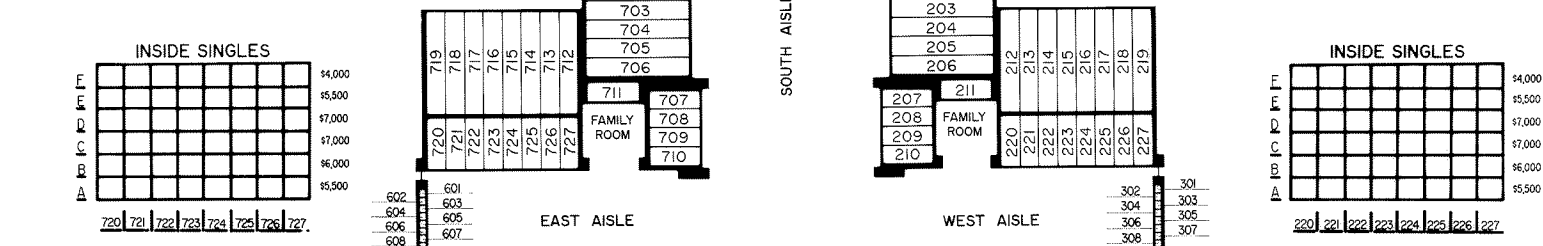

NATIVITY  
 MAUSOLEUM  
 SEC. 30  
 ALL SAINTS CEMETERY

NOTE:  
 ALL CRYPTS ARE DESIGNATED AND LOCATED BY COLUMN NUMBER AND TIER LETTER, FLOOR LEVEL DESIGNATED BY LETTER A.

322 SINGLE CRYPTS (96 EXT., 226 INT.)

729 I	731 I	733 I			
729H	731H	733H			
729G	731G	733G			
729F	731F	733F			
729E	731E	733E			
729D	731D	733D			
729C	731C	733C			

K  
J  
I  
H  
G  
F  
E  
D  
C  
B  
A

728 729 730 731 732 733 734

**EAST AISLE**

**NOTE:**

All niches are designated and located by row number and tier letter in their respective aisle.

All double niches are to be numbered as indicated.

Dimensions of double niches are:  
Interior: 15" x 12 <sup>9</sup>/<sub>16</sub>"  
Clear Opening: 13 <sup>1</sup>/<sub>2</sub>" x 11 <sup>1</sup>/<sub>16</sub>"

### WEST AISLE STORAGE ROOM

**NOTE:**

All niches are designated and located by row number and tier letter in their respective aisle.

All double niches are to be numbered as indicated.

Dimensions of double niches are:  
Interior: 15" x 12 <sup>9</sup>/<sub>16</sub>"  
Clear Opening: 13 <sup>1</sup>/<sub>2</sub>" x 11 <sup>1</sup>/<sub>16</sub>"