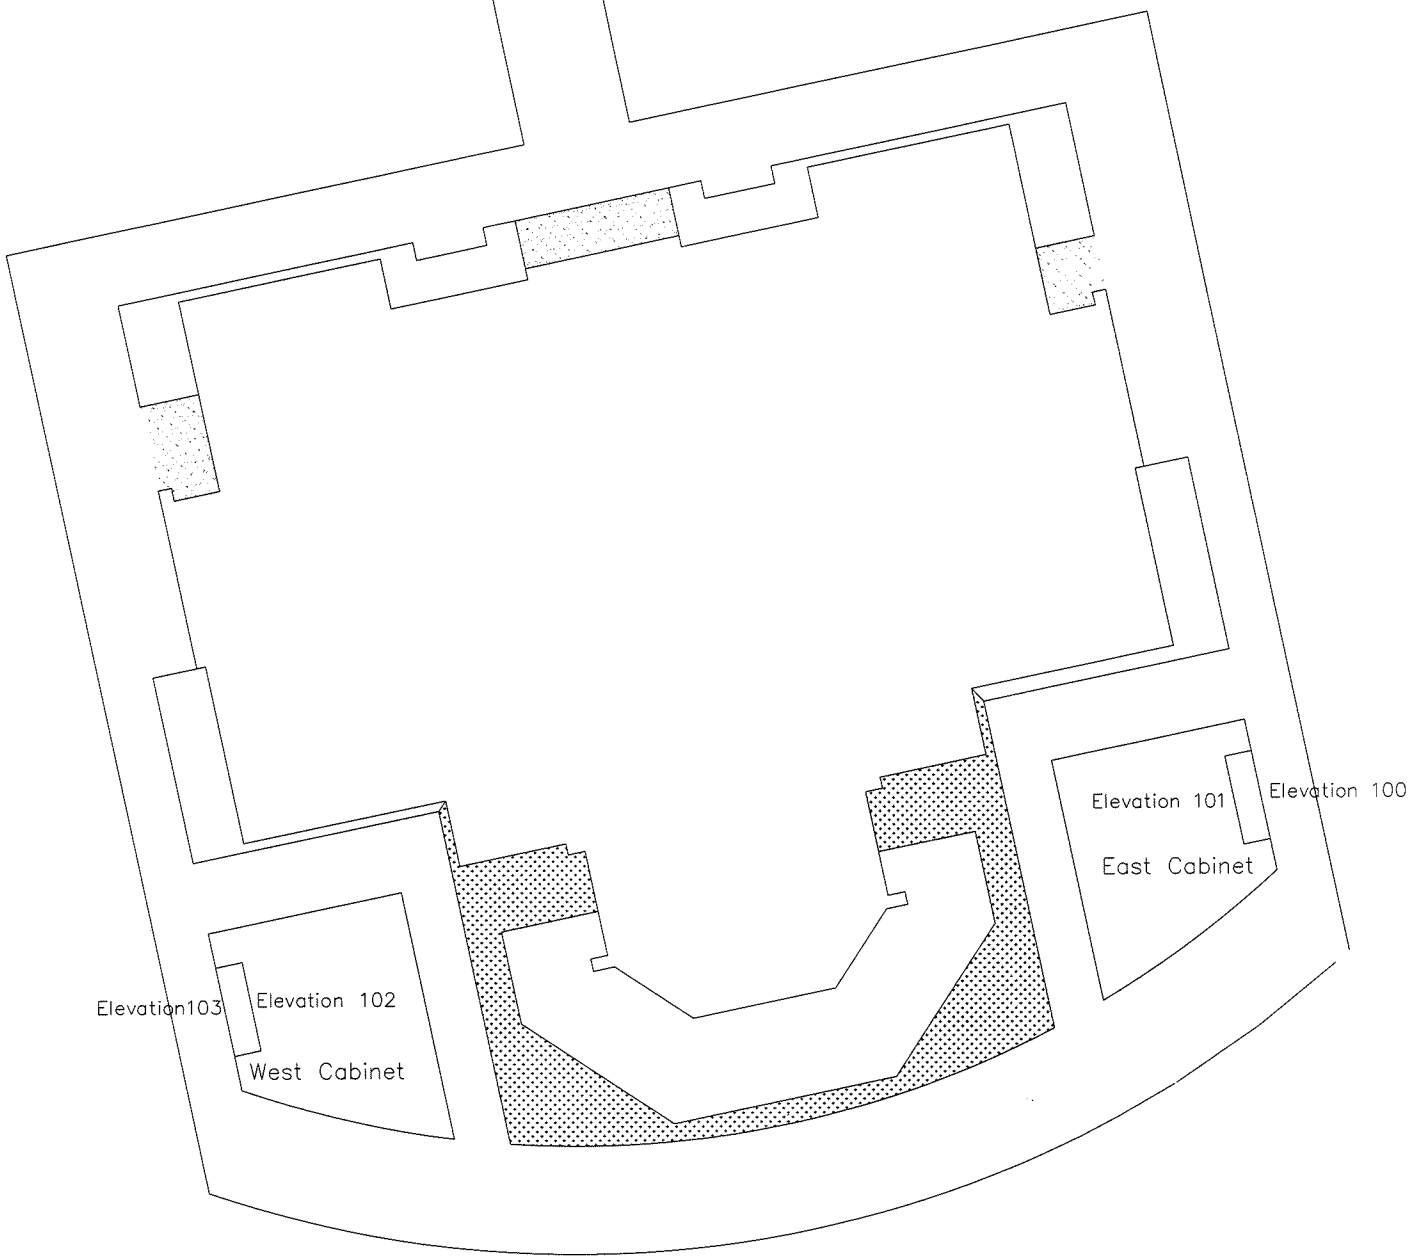

1 2 3 4 5 6 7 8 9 10 11 12 13 14 15 16 17

		M	
		L	
		K	
		J	
No.	DATE	REVISION	
OFFICE OF DEVELOPMENT Catholic Cemeteries Association 10000 Miles Ave., Cleveland, Ohio 44105 216.841.7315 FAX: 216.841.0272			
Nativity Mausoleum Niche Cabinets Locations All Saints Cemetery Catholic Cemeteries Association 480 E. Highland Road			
SHEET NAME:			
DATE:			
PROJECT No.: 091302			
		A