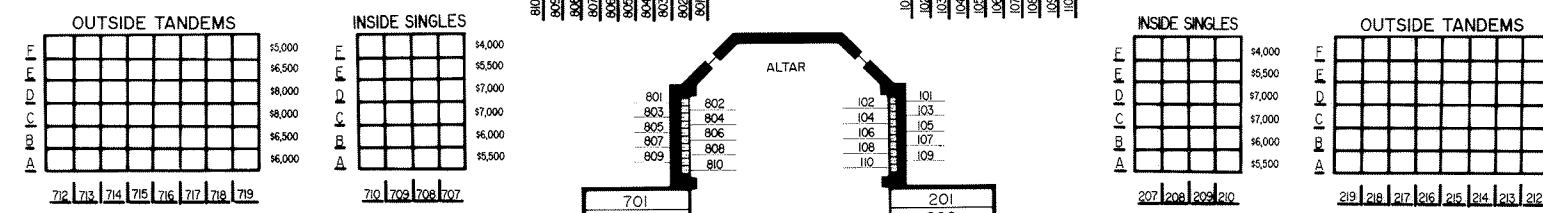

NATIVITY  
 MAUSOLEUM  
 SEC. 30  
 ALL SAINTS CEMETERY

NOTE:  
 ALL CRYPTS ARE DESIGNATED AND LOCATED BY COLUMN NUMBER AND TIER LETTER, FLOOR LEVEL DESIGNATED BY LETTER A.

322 SINGLE CRYPTS (96 EXT., 226 INT.)

**NOTE:**

All niches are designated and located by row number and tier letter in their respective aisle.

All double niches are to be numbered as indicated.

Dimensions of double niches are:  
Interior: 15" x 12 <sup>9</sup>/<sub>16</sub>"  
Clear Opening: 13 <sup>1</sup>/<sub>2</sub>" x 11 <sup>1</sup>/<sub>16</sub>"

### WEST AISLE STORAGE ROOM

**NOTE:**

All niches are designated and located by row number and tier letter in their respective aisle.

All double niches are to be numbered as indicated.

Dimensions of double niches are:  
Interior: 15" x 12 <sup>9</sup>/<sub>16</sub>"  
Clear Opening: 13 <sup>1</sup>/<sub>2</sub>" x 11 <sup>1</sup>/<sub>16</sub>"

LEFT

RIGHT

8 NICHE PER SIDE  
16 NICHE PER SECTION  
4 SECTIONS OF 16 NICHE = 64 NICHE TOTAL

SCALE: 1/2"=1'-0"

GRANITE TYPE:  
FRONTS: MAHOGANY

NICHE SIZES (W X H)  
QUANT. INTERIOR SIZE CLEAR OPENING  
64 12" X 12" 11" X 11 1/4"  
ALL NICHE ARE 12" INSIDE DEPTH