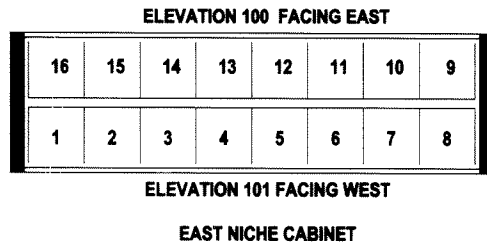

32 UNIT NICHE CABINET
ELEVATION 100