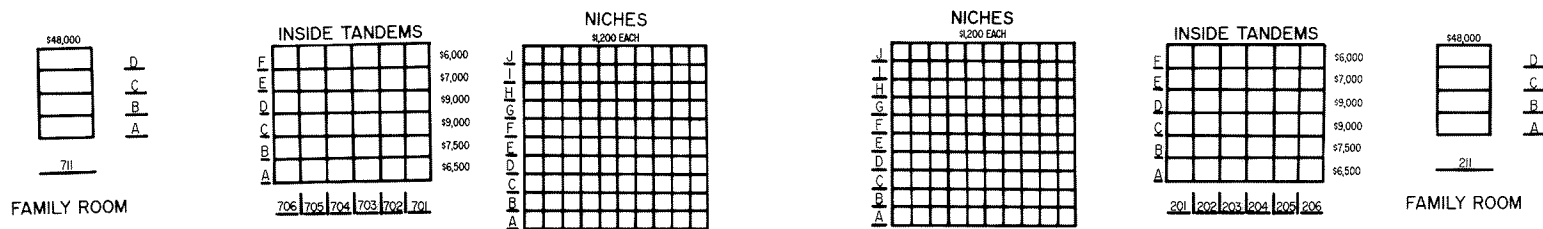

NOTE:
ALL CRYPTS ARE DESIGNATED AND LOCATED BY COLUMN NUMBER AND TIER LETTER, FLOOR LEVEL DESIGNATED BY LETTER A.

322 SINGLE CRYPTS (96 EXT., 226 INT.)

252 TANDEM CRYPTS (96 EXT., 156 INT.)

826 TOTAL CRYPTS (288 EXT., 538 INT.)

312 NICHES (ALL INT.)

ALL SAINTS CEMETERY
NORTHFIELD, OHIO
THE NATIVITY OF THE BLESSED VIRGIN MARY MAUSOLEUM
JAN 17, 1995 - 26, NO SCALE