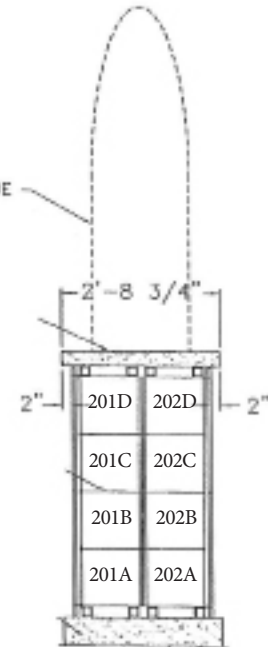

RIGHT

8 NICHE PER SIDE
16 NICHE PER SECTION
4 SECTIONS OF 16 NICHE = 64 NICHE TOTAL

SCALE: 1/2"=1'-0"

GRANITE TYPE:
FRONTS: MAHOGANY

NICHE SIZES (W X H)
QUANT. INTERIOR SIZE CLEAR OPENING
64 12" X 12" 11" X 11 1/4"
ALL NICHE ARE 12" INSIDE DEPTH

ALL SAINTS CEMETERY
NORTHFIELD, OHIO
NATIVITY MAUSOLEUM
FEATURED NICHE